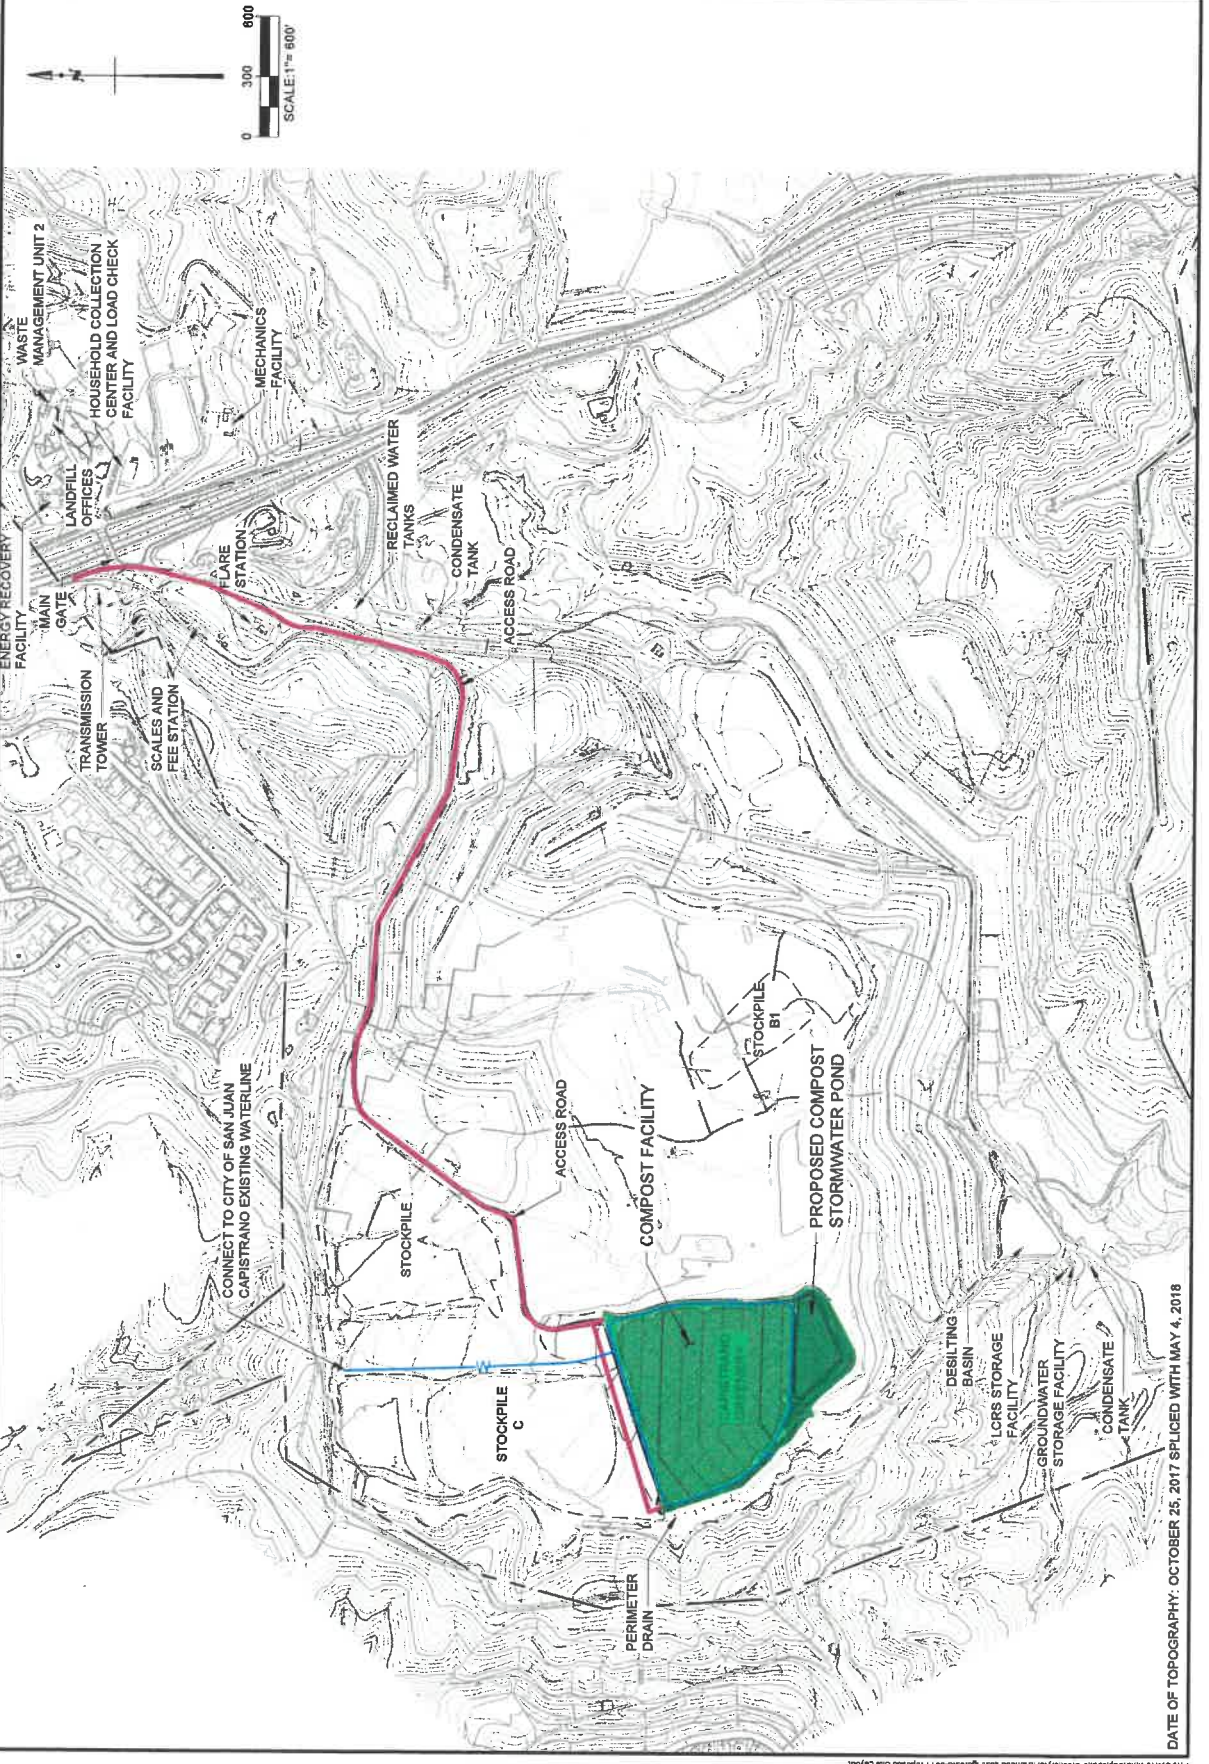

**PROPOSED SITE LAYOUT**  
 CAPISTRANO GREENERY

FIGURE 2

DATE OF TOPOGRAPHY: OCTOBER 25, 2017 SPLICED WITH MAY 4, 2018

P:\COMPS\Capistrano Greenery\CD\Drawings\Figures\001 Proposed Site Layout