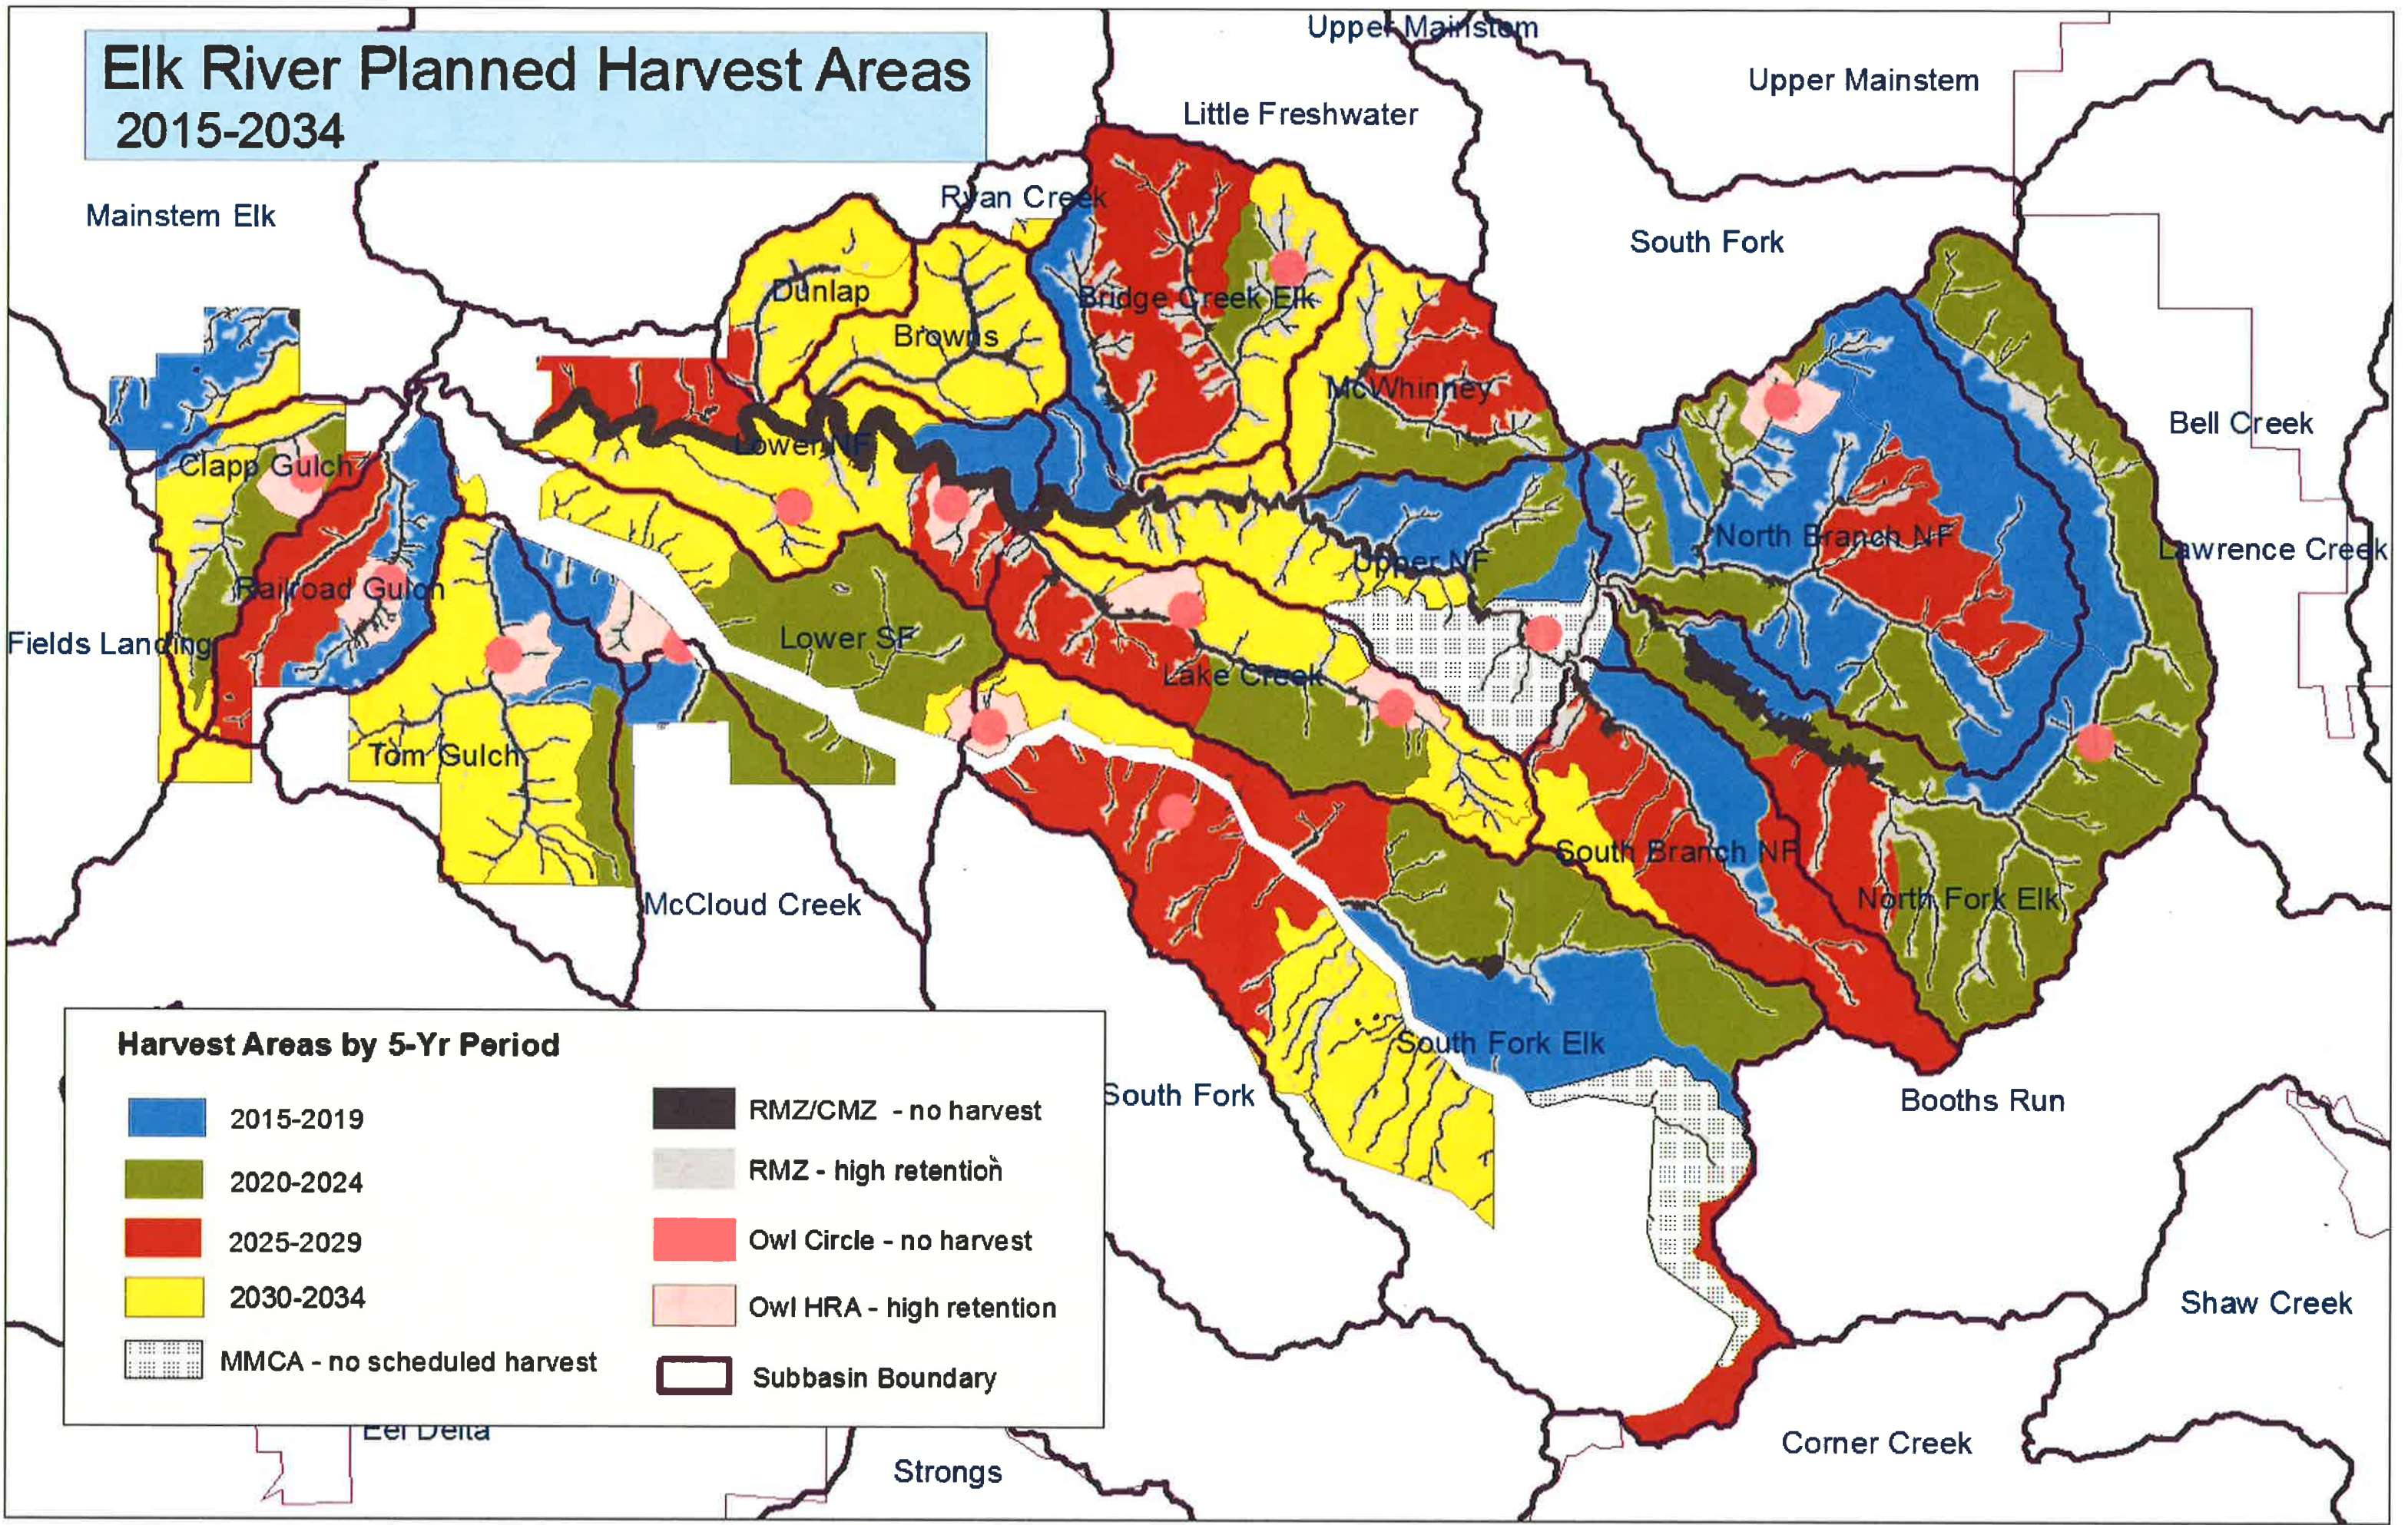

Elk River Planned Harvest Areas 2015-2034

Harvest Areas by 5-Yr Period

- | | | | |
|---|-----------------------------|---|--------------------------|
|  | 2015-2019 |  | RMZ/CMZ - no harvest |
|  | 2020-2024 |  | RMZ - high retention |
|  | 2025-2029 |  | Owl Circle - no harvest |
|  | 2030-2034 |  | Owl HRA - high retention |
|  | MMCA - no scheduled harvest |  | Subbasin Boundary |